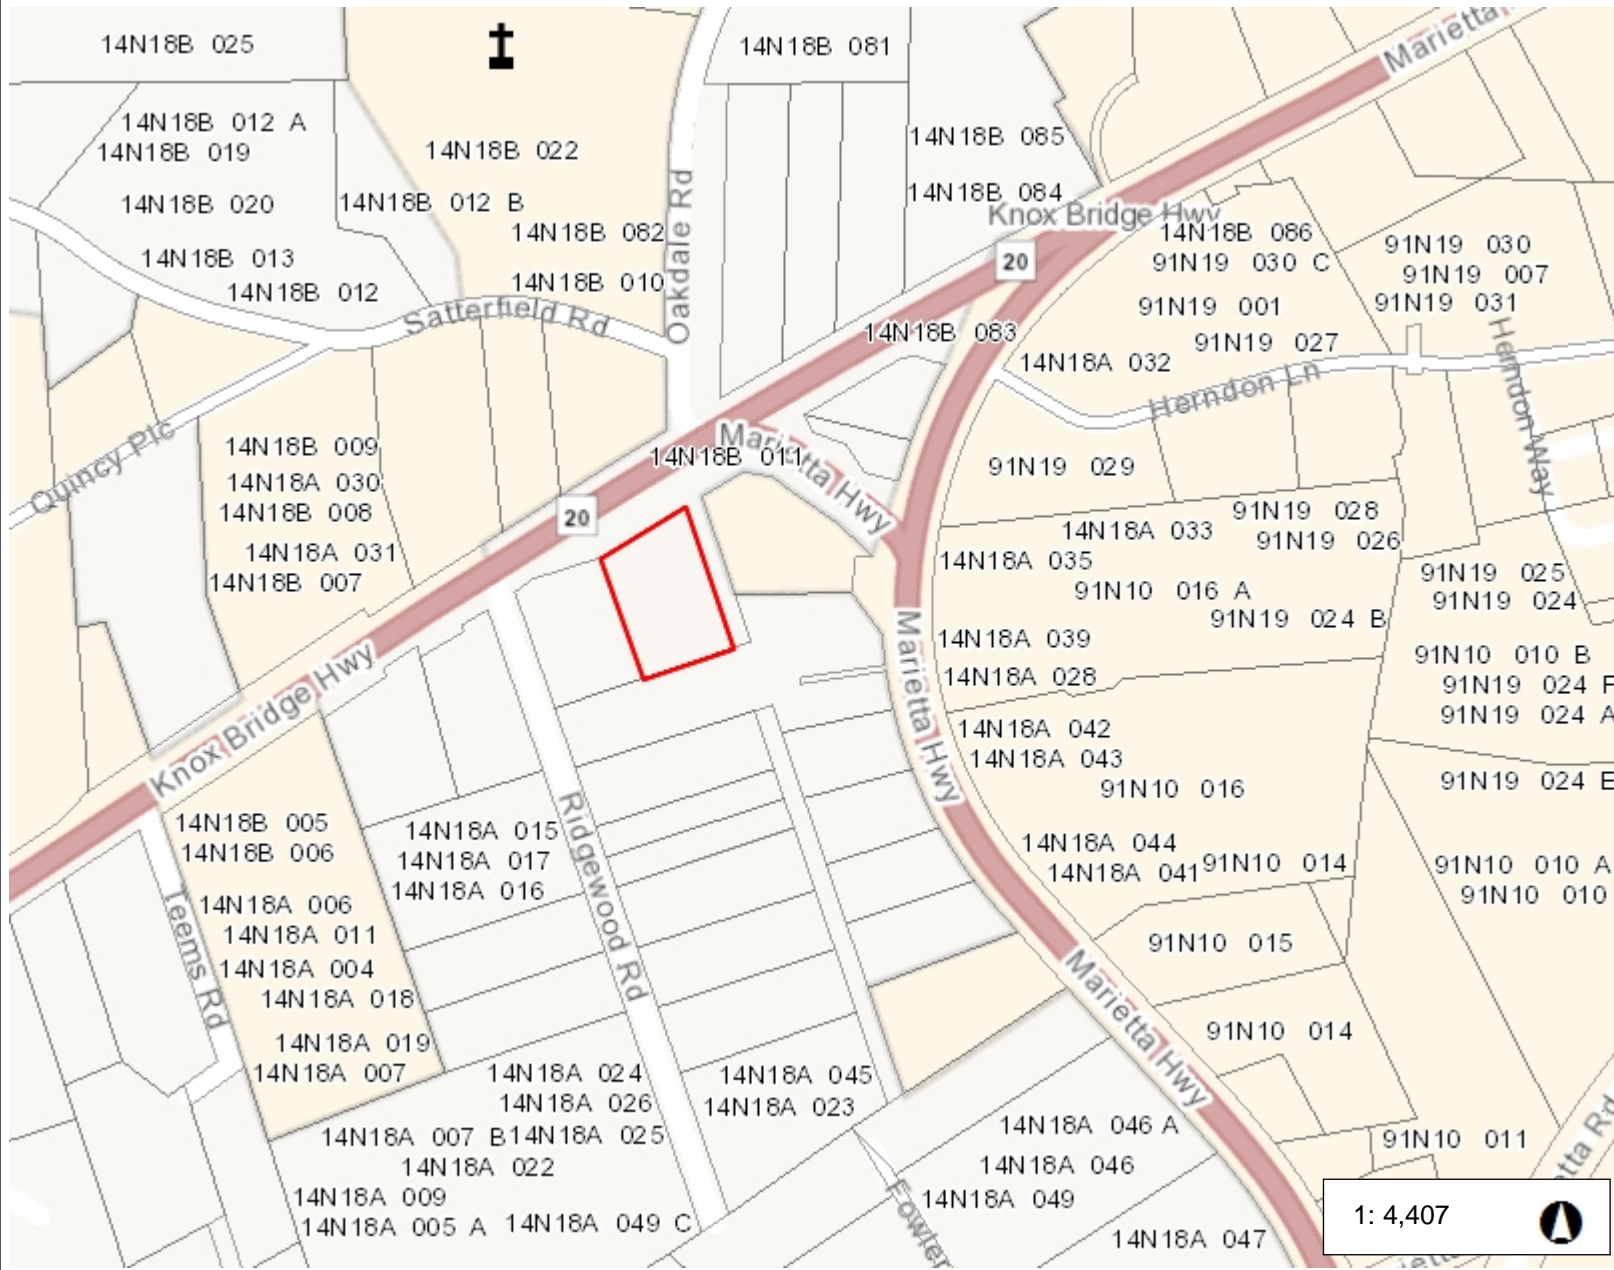

Cherokee County, GA

Legend

- Schools
- Churches
- Parcels

1: 4,407

This map is a user generated static output from an Internet mapping site and is for reference only. Data layers that appear on this map may or may not be accurate, current, or otherwise reliable.

THIS MAP IS NOT TO BE USED FOR NAVIGATION

Notes